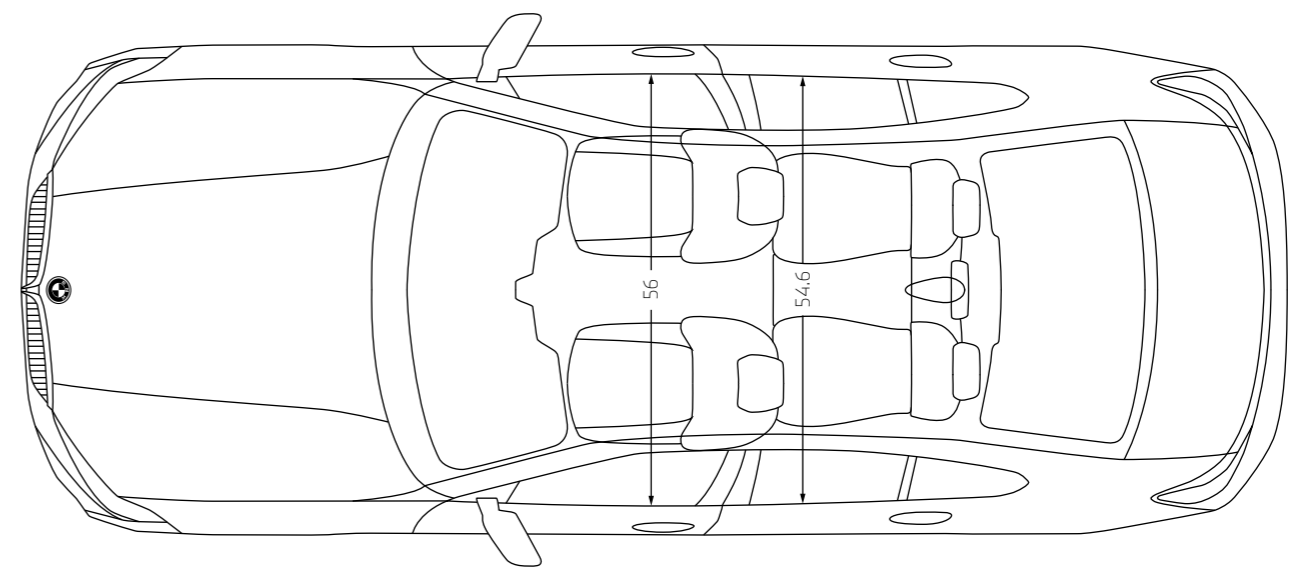

All dimensions are in inches.
Luggage compartment capacity: **480 litres**