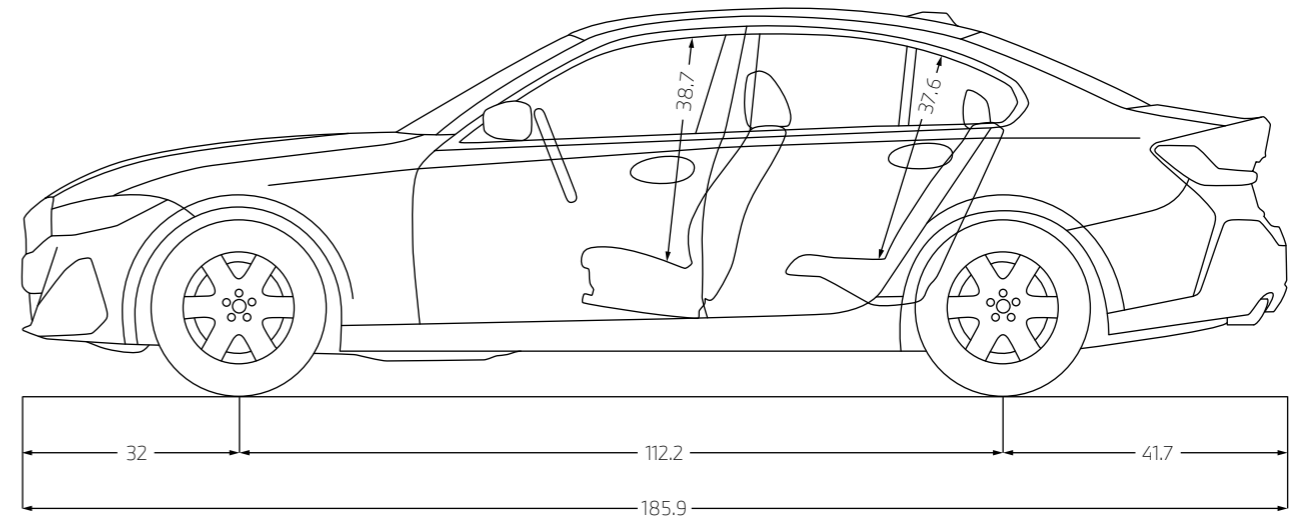

All dimensions are in inches.
Luggage compartment capacity: **480 litres**