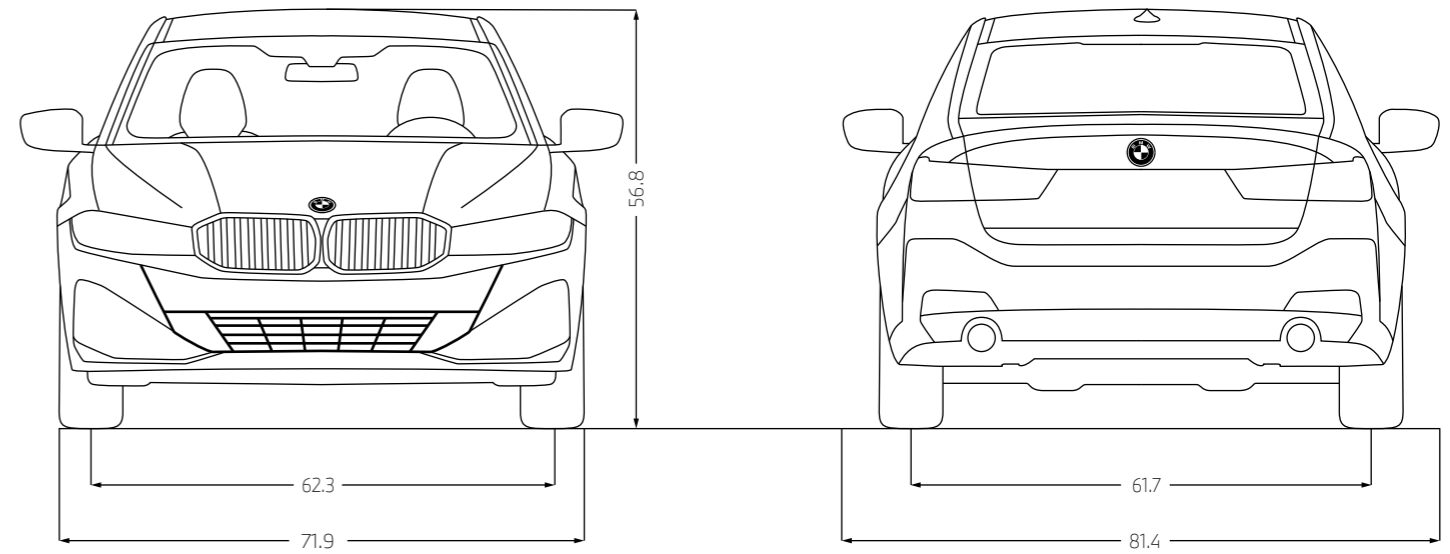

All dimensions are in inches.
Luggage compartment capacity: **480 litres**