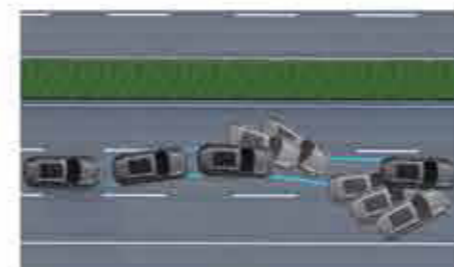

AVM(Around View Monitor System)

Full scene auto parking

Whole road section intelligent dodge

LCA + Astern side warning

ESP

AEB

6 airbags

71.61% high-strength steel body